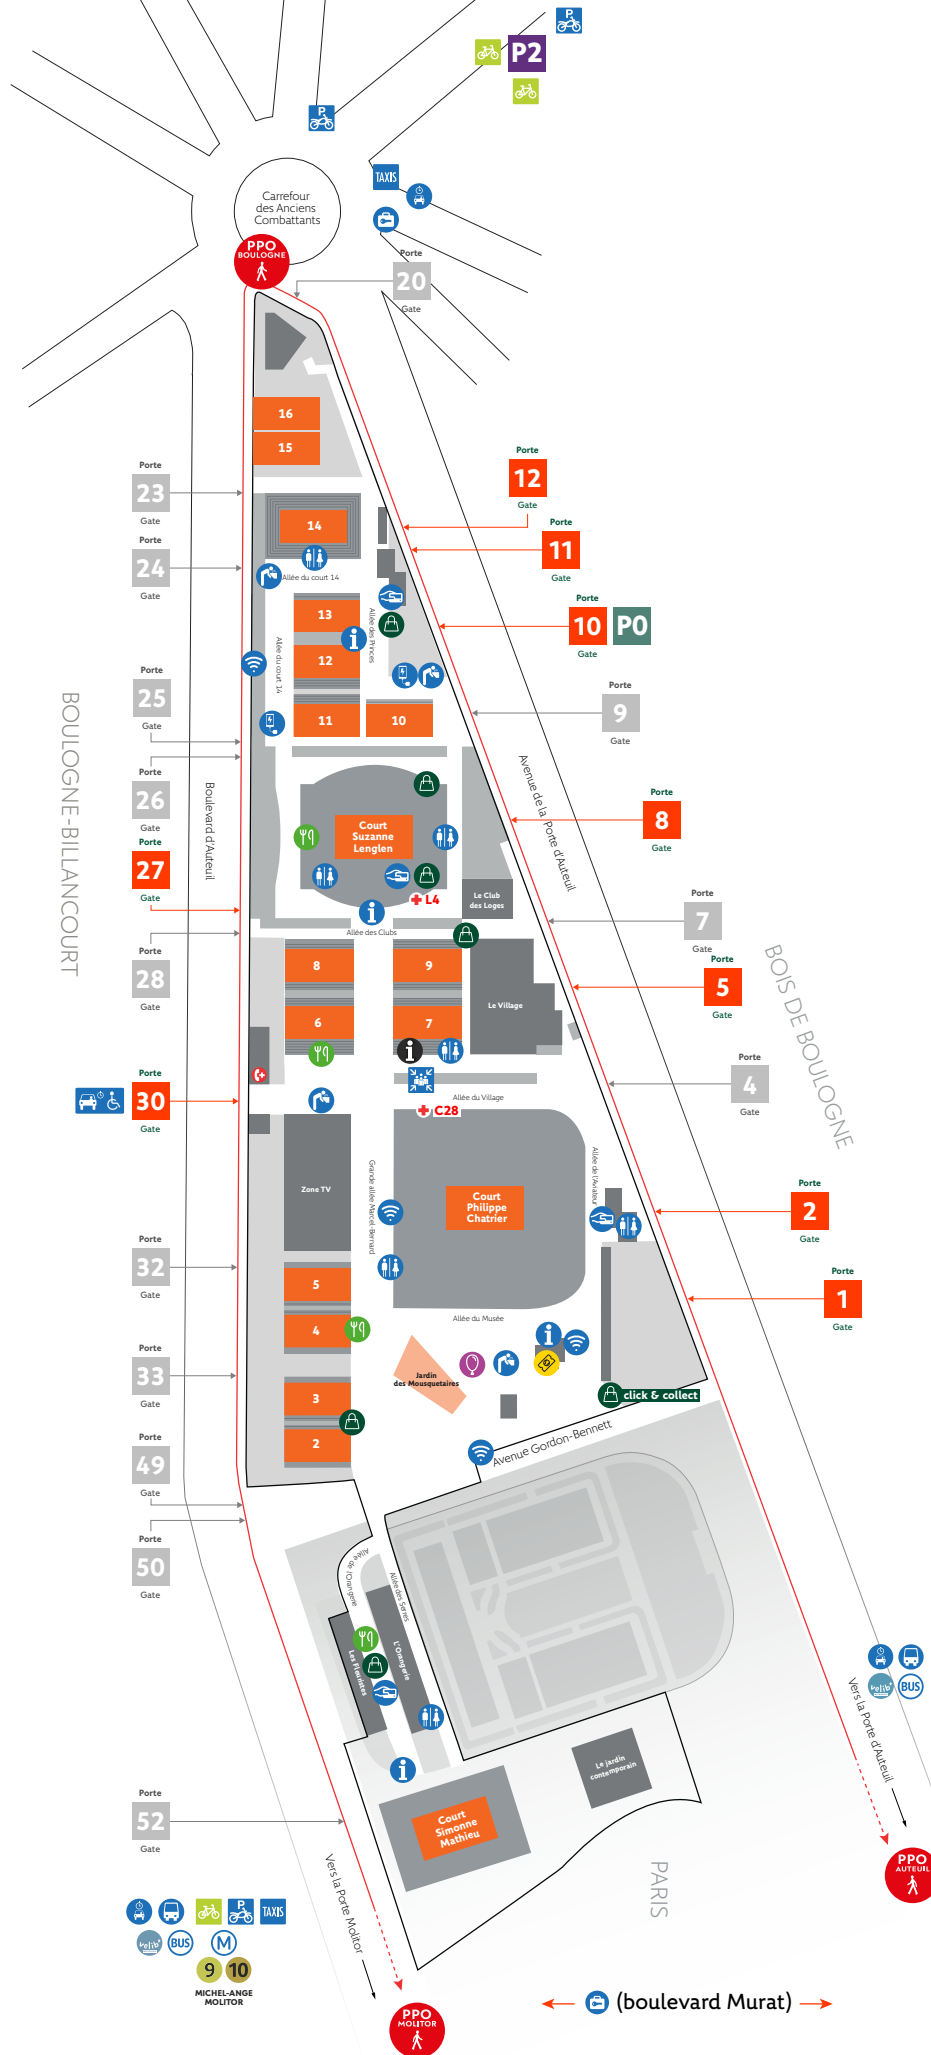

Plan du stade Roland-Garros

Roland-Garros grounds map

LÉGENDE

ANIMATIONS	BILLETTERIE	BOUTIQUE ROLAND-GARROS	RESTAURATION PUBLIC
ENTERTAINMENT	TICKETING	ROLAND-GARROS BOUTIQUE	PUBLIC RESTAURATION
CONSIGNE	DISTRIBUTEUR DE BILLETTS	RECHARGEMENT MOBILE	FONTAINE À EAU
CLOAKROOM	.ATM	POWER BANK	DRINKING FOUNTAIN
ZONE WI-FI	TOILETTES	POINT INFORMATION STAND	POINT DE RENCONTRE
WI-FI ZONE	TOILETS	INFORMATION STAND	MEETING POINT

ESPACE SERVICES	BOÎTE AUX LETTRES	OBJETS TROUVÉS
SERVICES DESK	POSTBOX	LOST AND FOUND
INFIRMERIE	PC SECURITE	POINT DE PASSAGE OBLIGATOIRE
FIRST AID	FIRE SECURITY & EMERGENCY OFFICE	COMPULSORY SECURITY CHECKPOINT
ARRÊT NAVETTES	LIGNE BUS	LIGNE METRO
SHUTTLE STOP	BUS	METRO
TAXIS	DÉPÔSE MINUTE	DÉPÔSE MINUTE PMR
TAXIS	DROP OFF	WHEELCHAIR DROP OFF
PARKING 2 ROUES	PARKING VÉLOS	STATION VÉLIB'
MOTORCYCLE PARKING	BICYCLE PARKING	VÉLIB' STATION